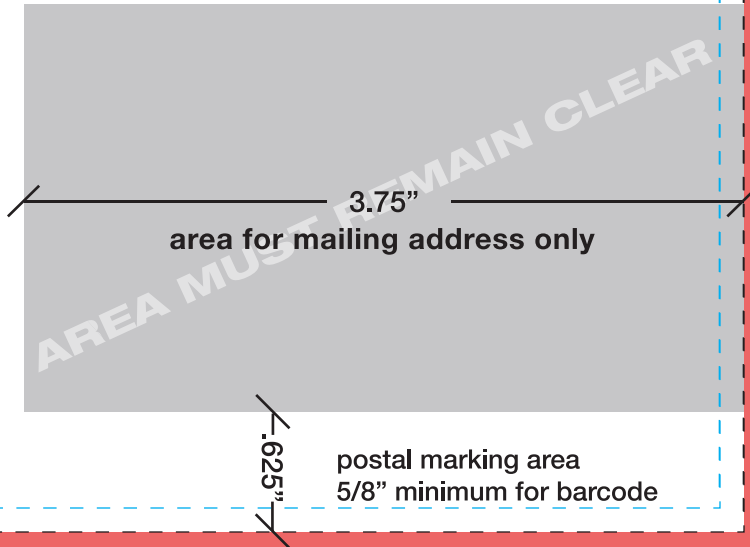

ARTWORK WITH BORDERS

Minimum border thickness must be 1/4 (0.25") thick plus the 1/8 (0.125") bleed for correct print ready artwork. Total border size from the bleed line is 3/8 (0.375"). Border example on the left.

Presorted
First Class Mail
US Postage
PAID
Oakland, CA
Permit #2319

6" x 11" Postcard First Class Mailing (back)

bleed

Artwork that reaches the cutline needs to extend to the edge of the **red line**.

cut line

This is where your artwork will be trimmed.
(Finished size ordered)

safety

All text must be kept within the **blue line**

Please delete this guideline before submitting your design to print.

postal marking area
5/8" minimum for barcode