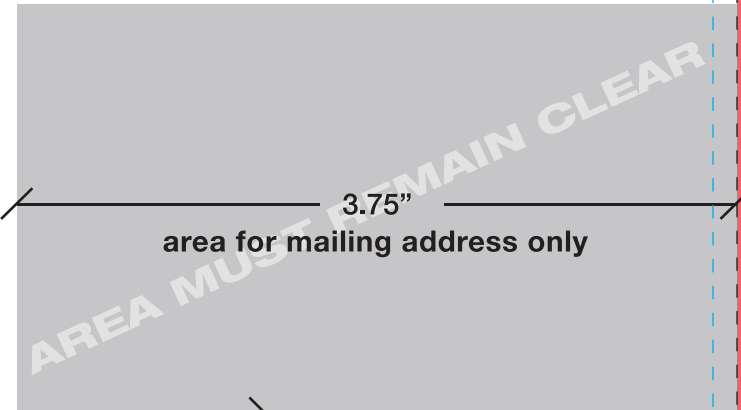

bleed

Artwork that reaches the cutline needs to extend to the edge of the **red line**.

cut line

This is where your artwork will be trimmed.
(Finished size ordered)

safety

All text must be kept within the **blue line**

6" x 8.75" Postcard (front)

Presorted
First Class Mail
US Postage
PAID
Oakland, CA
Permit #2319

ARTWORK WITH BORDERS

Minimum border thickness must be 1/4 (0.25") thick plus the 1/8 (0.125") bleed for correct print ready artwork. Total border size from the bleed line is 3/8 (0.375"). Border example on the left.

6" x 8.75" Postcard First Class Mailing (back)

bleed

Artwork that reaches the outline needs to extend to the edge of the red line.

cut line

This is where your artwork will be trimmed.
(Finished size ordered)

safety

All text must be kept within the blue line

area for mailing address only

0.625"

postal marking area
5/8" minimum for barcode

Please delete this guideline before submitting your design to print.